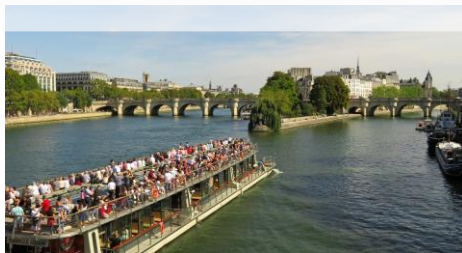

The program

Non contractual
Can be modified
as per your wishes

215 € per pers
(base 4 pers)

Included :

- Adapted van at your hotel
- English speaking guide
- Private driver
- Driving tour within Paris
- Insurance